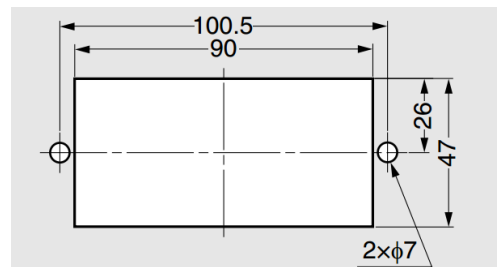

GHH-AS2 Stainless Steel Recessed Handle

Parts Included

- M4 nut, washer 4 (both clear zinc chromate)

Part No.
GHH-AS2

No.	Part Name	Material	Finish
①	Body	Stainless Steel (SUS304)	Satin
②	Thread Part	Stainless Steel (SUS304)	Plain

GHH-AS3 Stainless Steel Recessed Handle

Parts Included

- M5 nut (clear zinc chromate)

Part No.
GHH-AS3

No.	Part Name	Material	Finish
①	Body	Stainless Steel (SUS304)	Satin
②	Thread Part	Steel	Copper Plating