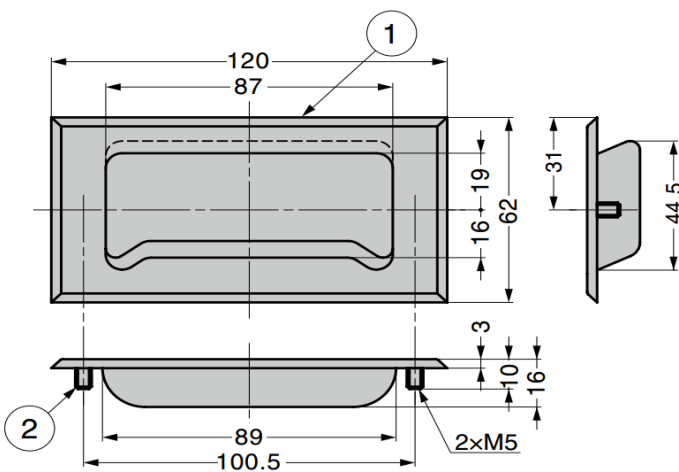

GHH-AS2 Stainless Steel Recessed Handle

Parts Included

- M4 nut, washer 4 (both clear zinc chromate)

Part No.
GHH-AS2

No.	Part Name	Material	Finish
①	Body	Stainless Steel (SUS304)	Satin
②	Thread Part	Stainless Steel (SUS304)	Plain

GHH-AS3 Stainless Steel Recessed Handle

Parts Included

- M5 nut (clear zinc chromate)

Part No.
GHH-AS3

No.	Part Name	Material	Finish
①	Body	Stainless Steel (SUS304)	Satin
②	Thread Part	Steel	Copper Plating