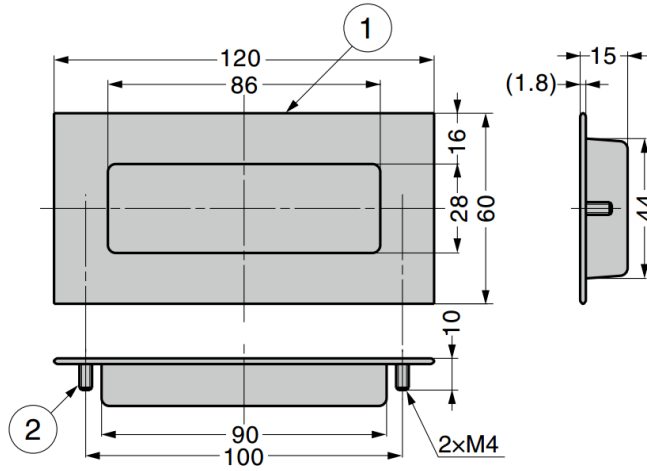

GHH-AS2 Stainless Steel Recessed Handle

Parts Included

- M4 nut, washer 4 (both clear zinc chromate)

Part No.
GHH-AS2

No.	Part Name	Material	Finish
①	Body	Stainless Steel (SUS304)	Satin
②	Thread Part	Stainless Steel (SUS304)	Plain

GHH-AS3 Stainless Steel Recessed Handle

Parts Included

- M5 nut (clear zinc chromate)

Part No.
GHH-AS3

No.	Part Name	Material	Finish
①	Body	Stainless Steel (SUS304)	Satin
②	Thread Part	Steel	Copper Plating