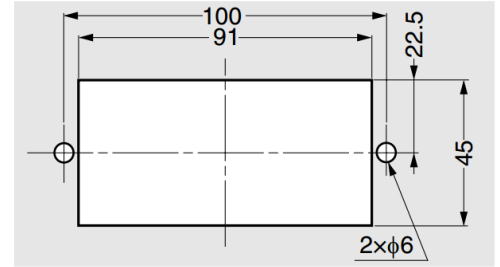

GHH-AS2 Stainless Steel Recessed Handle

Parts Included

- M4 nut, washer 4 (both clear zinc chromate)

Part No.
GHH-AS2

No.	Part Name	Material	Finish
①	Body	Stainless Steel (SUS304)	Satin
②	Thread Part	Stainless Steel (SUS304)	Plain

GHH-AS3 Stainless Steel Recessed Handle

Parts Included

- M5 nut (clear zinc chromate)

Part No.
GHH-AS3

No.	Part Name	Material	Finish
①	Body	Stainless Steel (SUS304)	Satin
②	Thread Part	Steel	Copper Plating